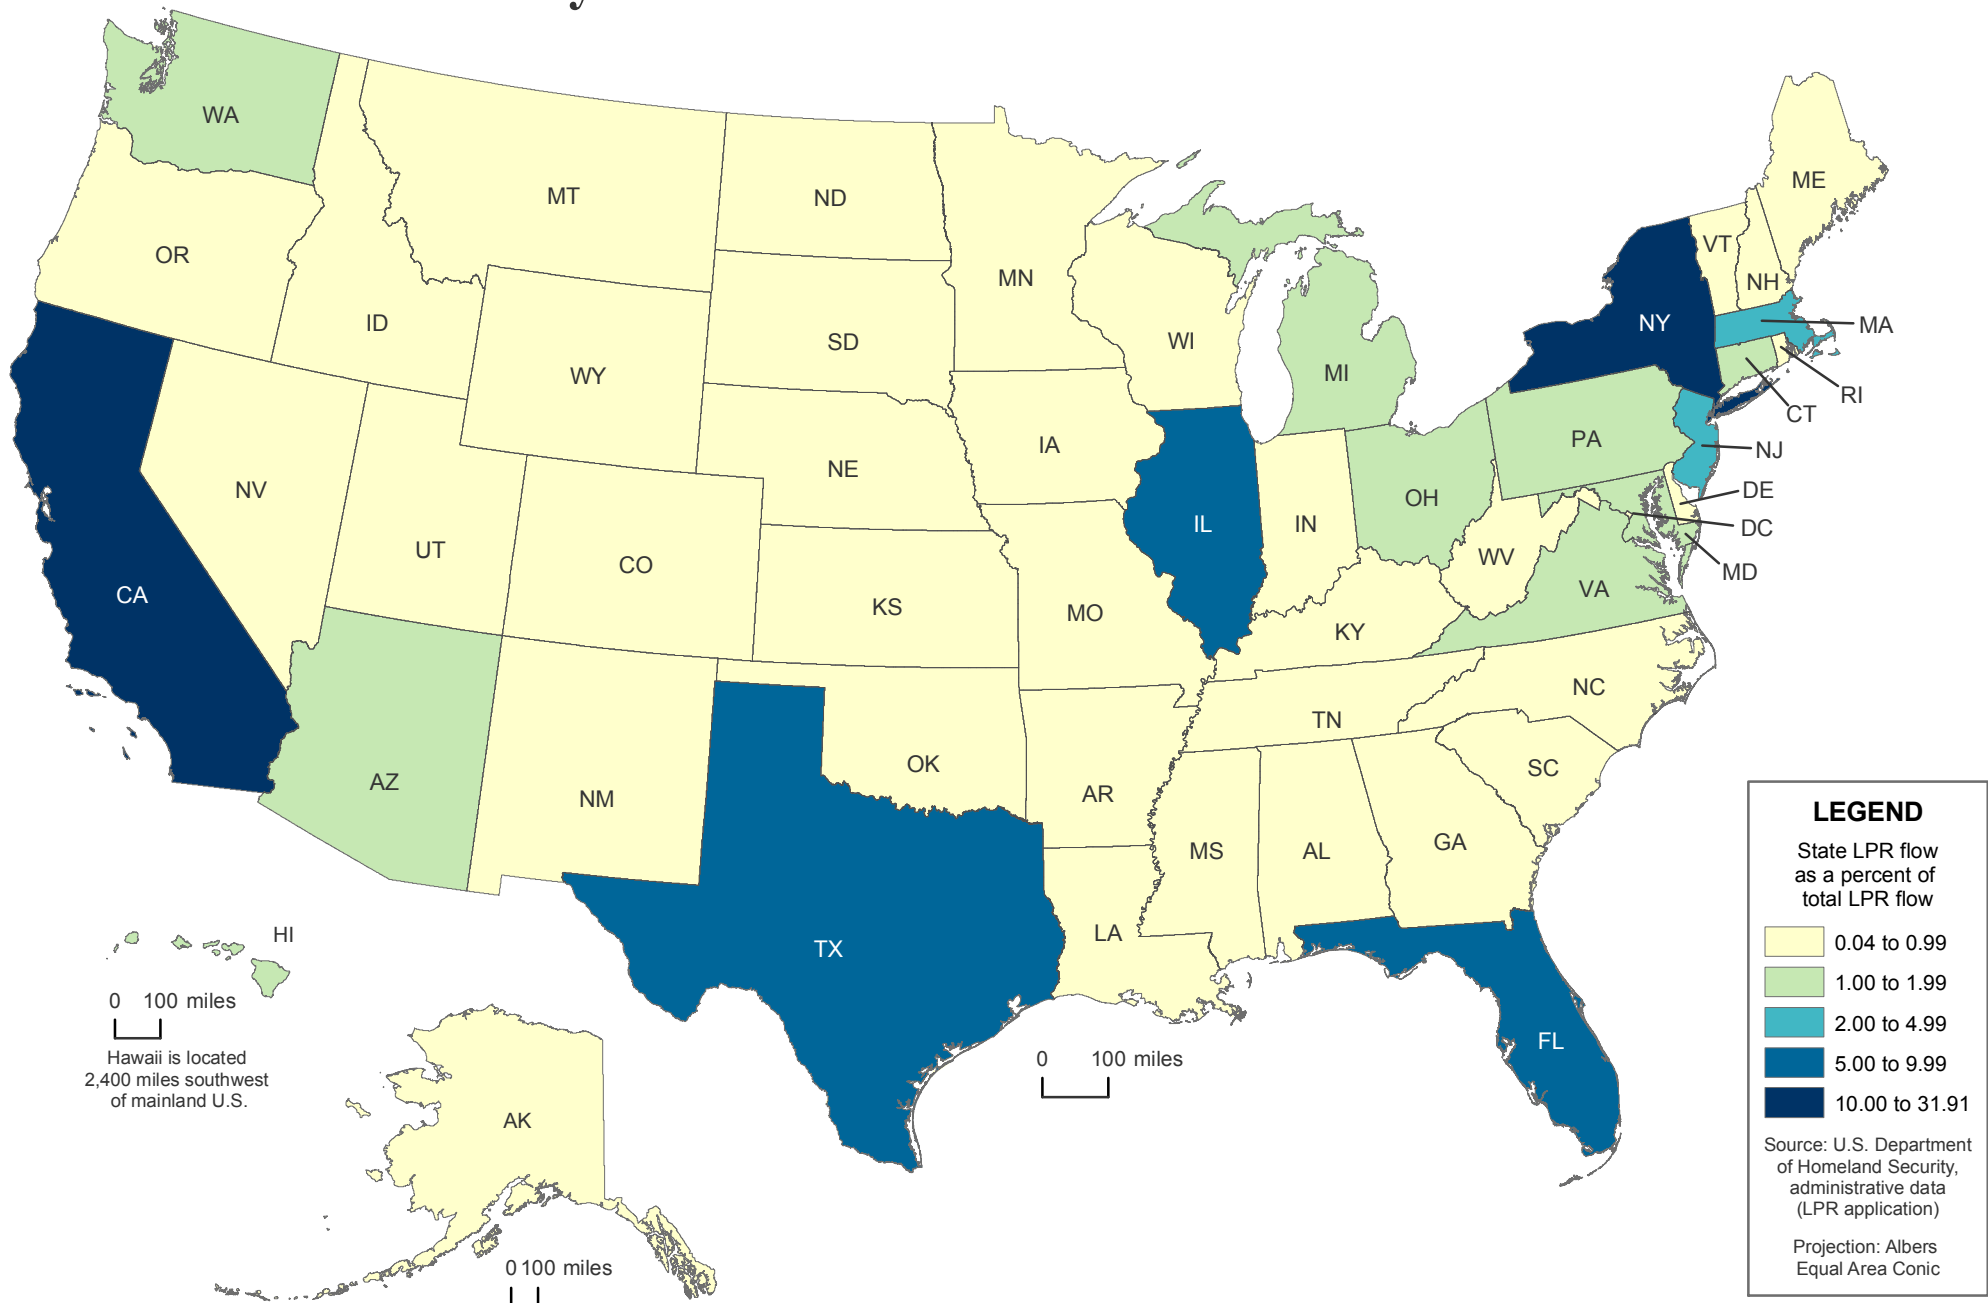

# Persons Becoming Legal Permanent Residents (LPRs) by State of Residence: 1980 to 1989

0 100 miles  
Hawaii is located 2,400 miles southwest of mainland U.S.

0 100 miles  
Alaska is located 750 miles northwest of mainland U.S. and borders Canada.