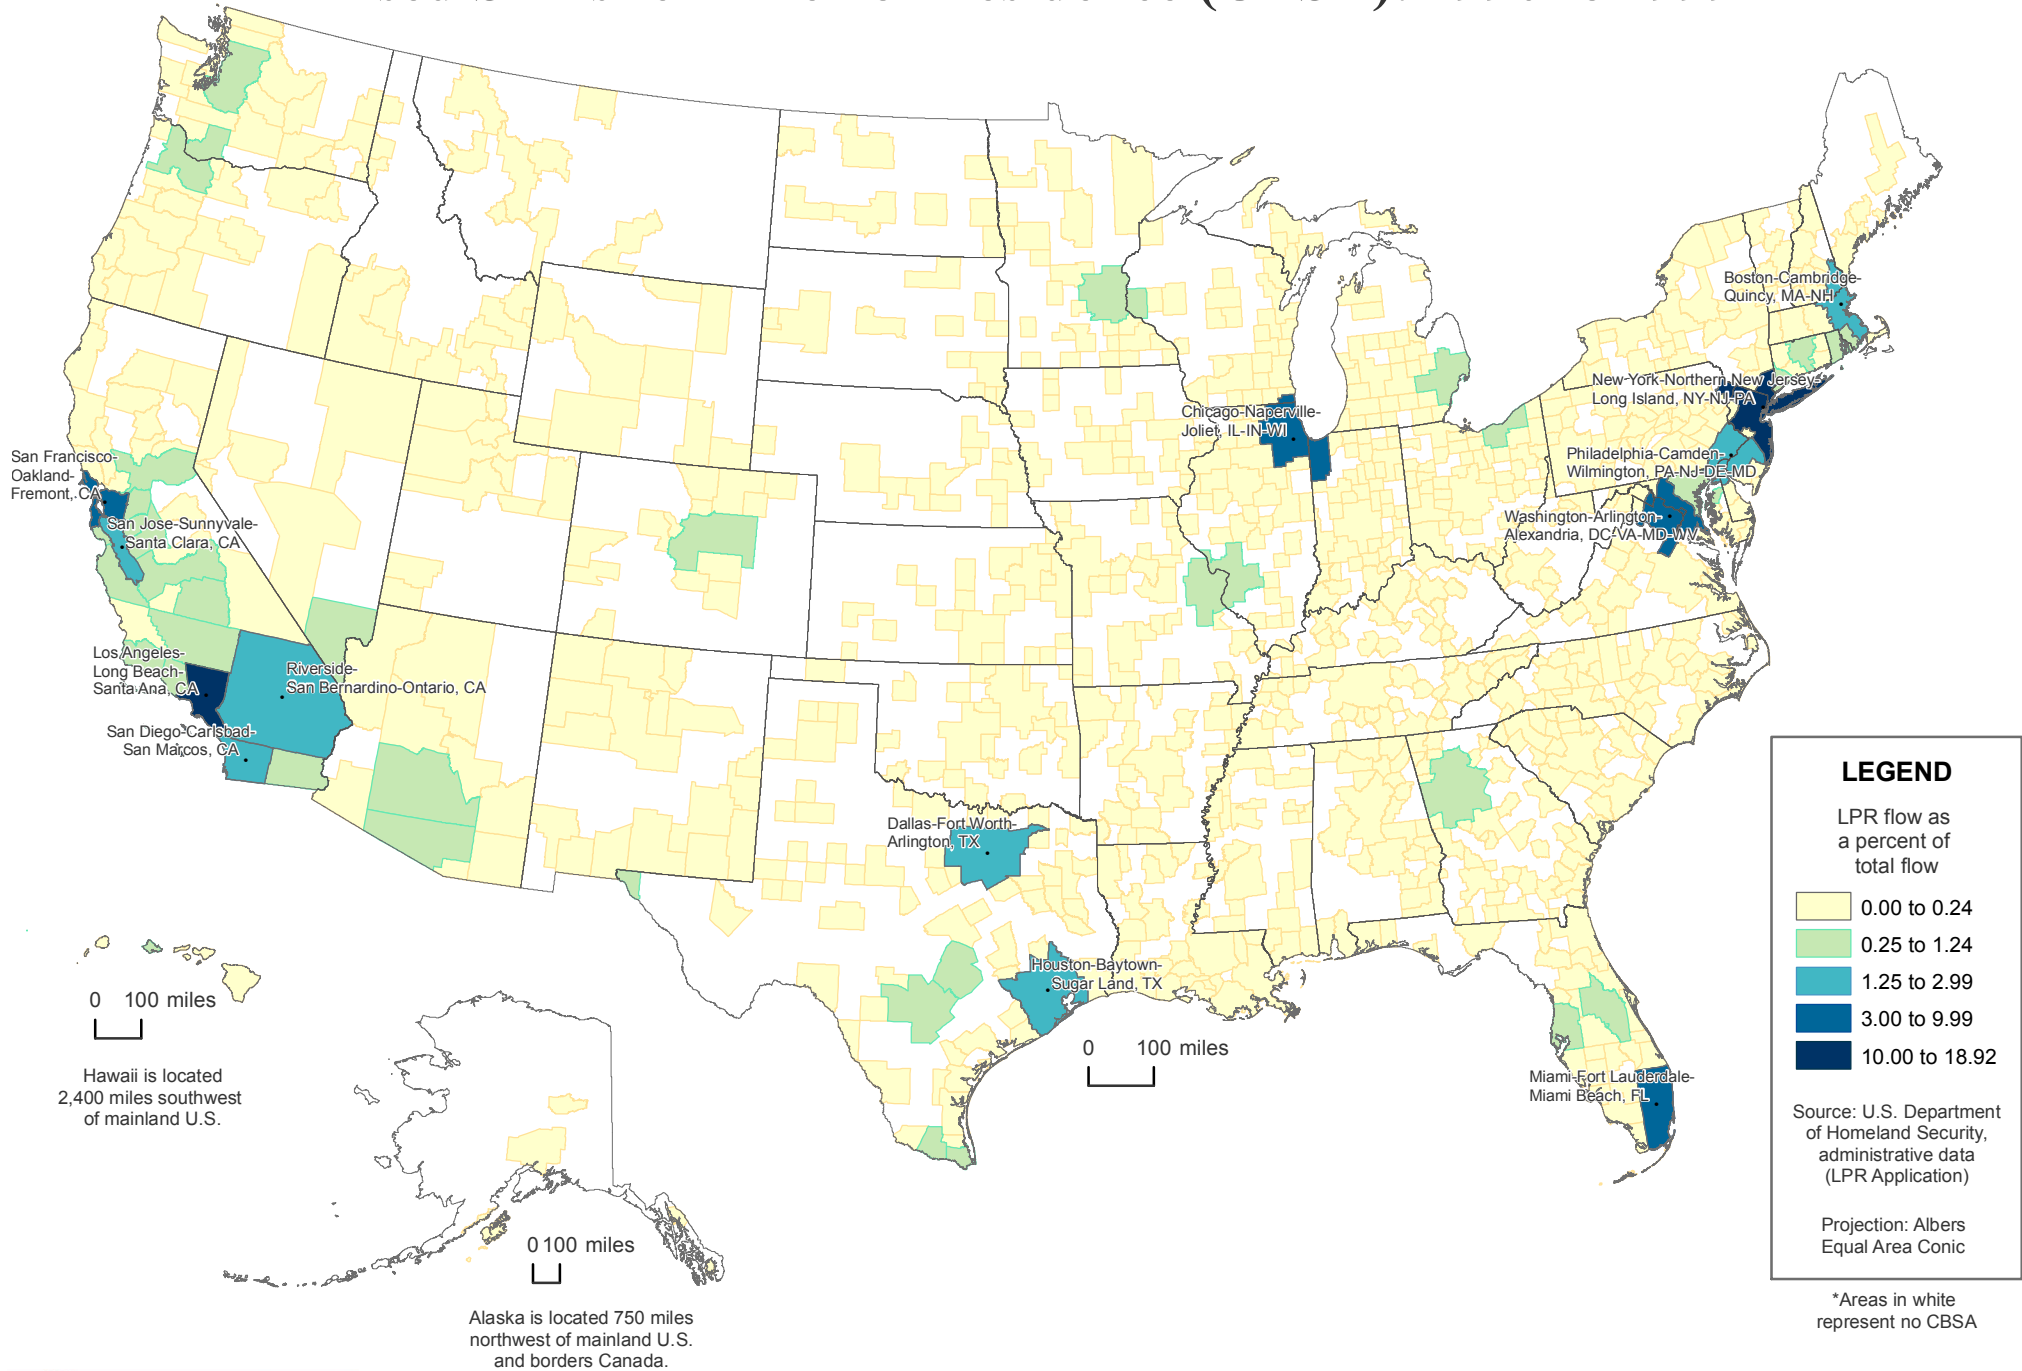

# Persons Becoming Legal Permanent Residents (LPRs) by Core Based Statistical Area of Residence (CBSA): 1990 to 1999

0 100 miles

Hawaii is located 2,400 miles southwest of mainland U.S.

0 100 miles

Alaska is located 750 miles northwest of mainland U.S. and borders Canada.